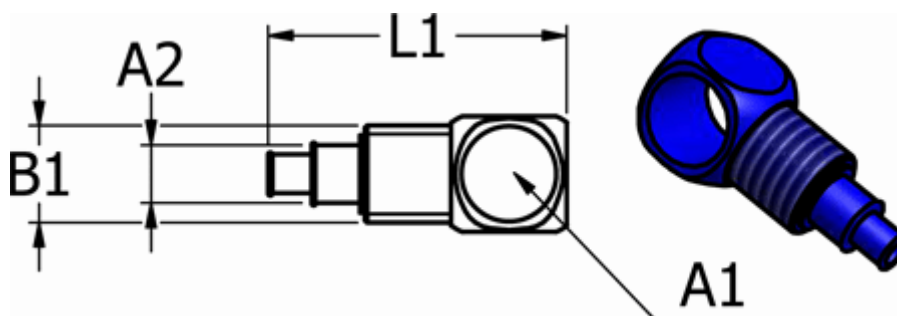

Data Sheet

Article number: 5861315

Description: Push-on fitting POM 13/15, Ø8/6 for thread G 1/4"
swivel, blue

Measures

For hollow screw A1	= 14/12
For hose A2	= 8/6
For nut B1	= 16/13 M12x1
L1	= 36.5
Thread on hollow screw	= G 1/4"